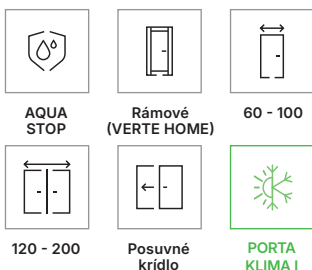

# PORTA VERTE HOME sk. C, PORTA FIT sk. G